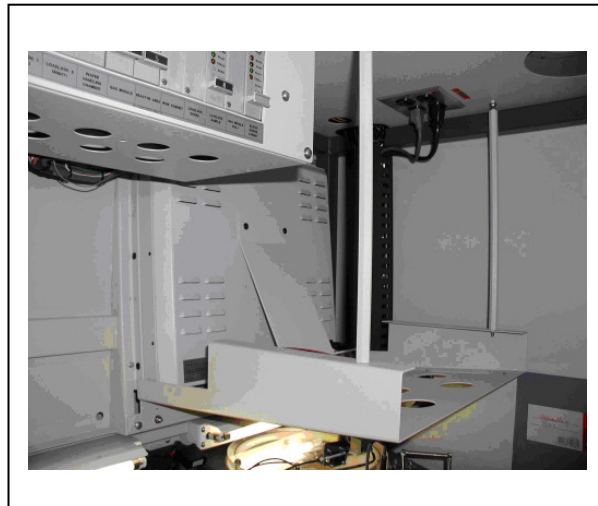

# ASM mounting possibilities

Front View with open door

Front View with closed door

Replacement Monitor inside the reactor